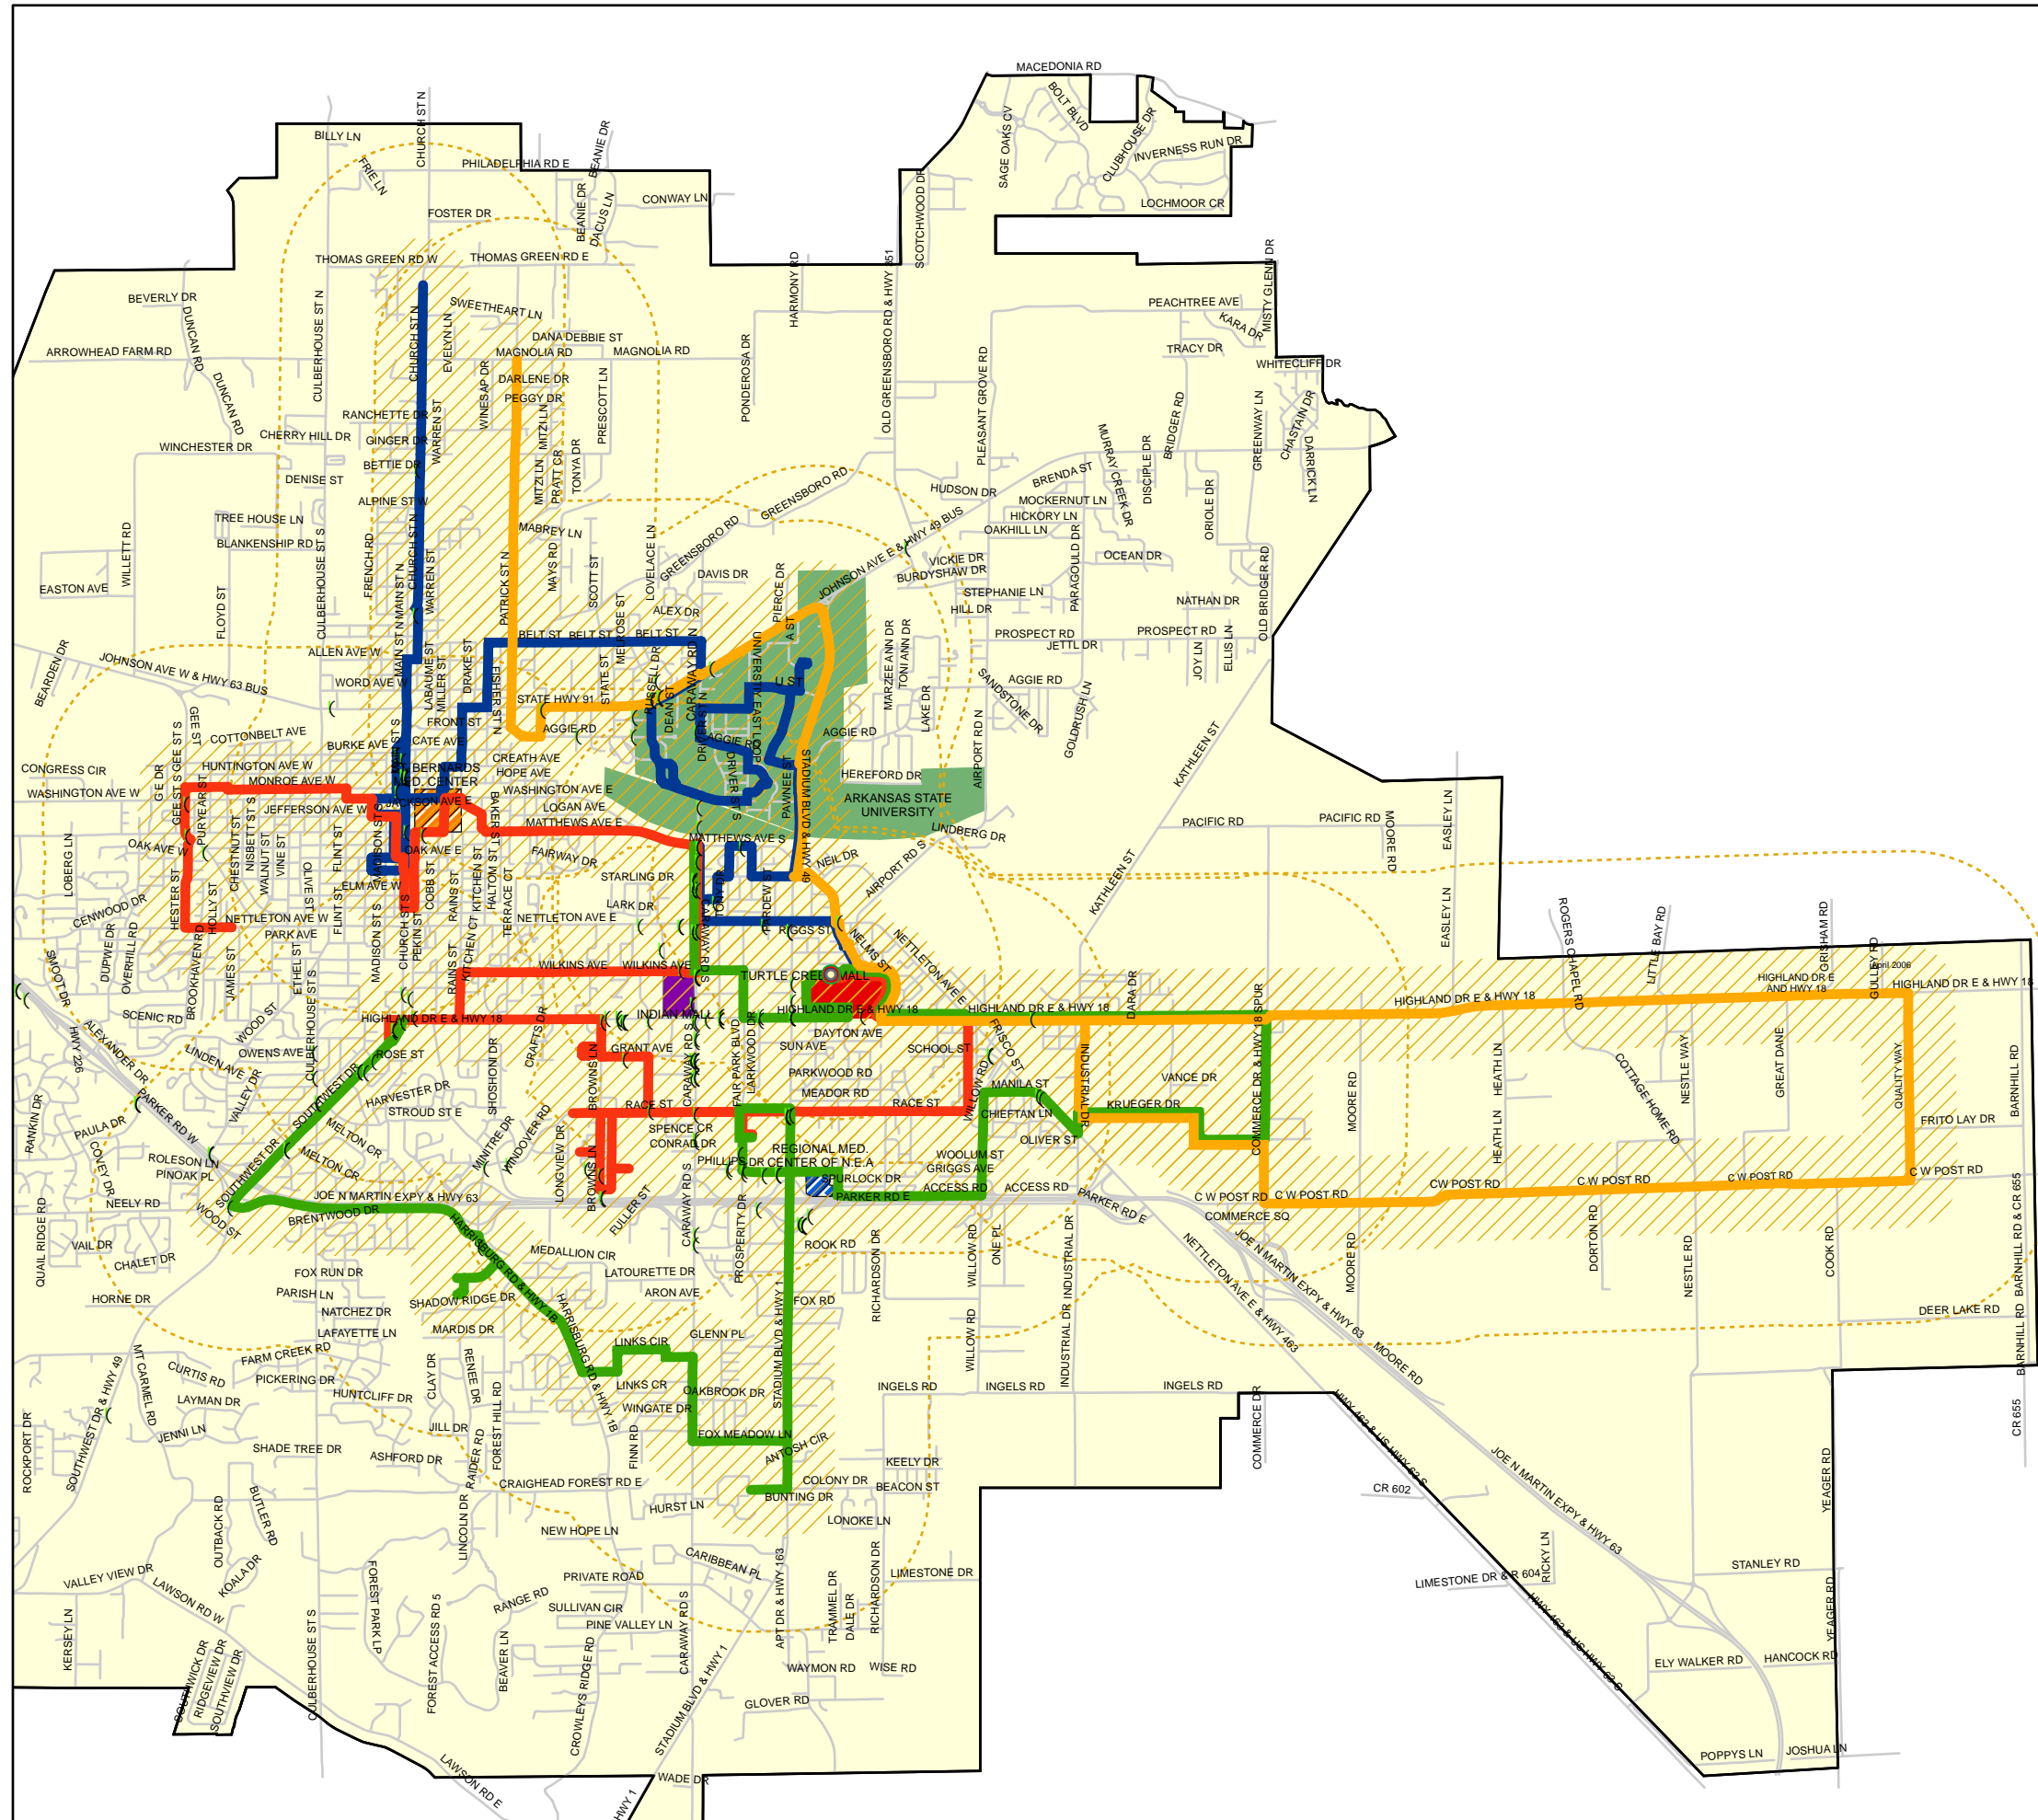

# Map 4: Location of Restaurants

## Legend

-  Restaurants
-  .25 mile JETS Buffer
-  .75 mile JETS Buffer

Jonesboro Area Transportation Study (JATS)  
Metropolitan Planning Organization (MPO)

519 W. Washington Ave.  
Jonesboro, Arkansas 72401  
Phone: (870) 935-5387  
Fax: (870) 933-4626  
E-mail: jets@jonesboro.org