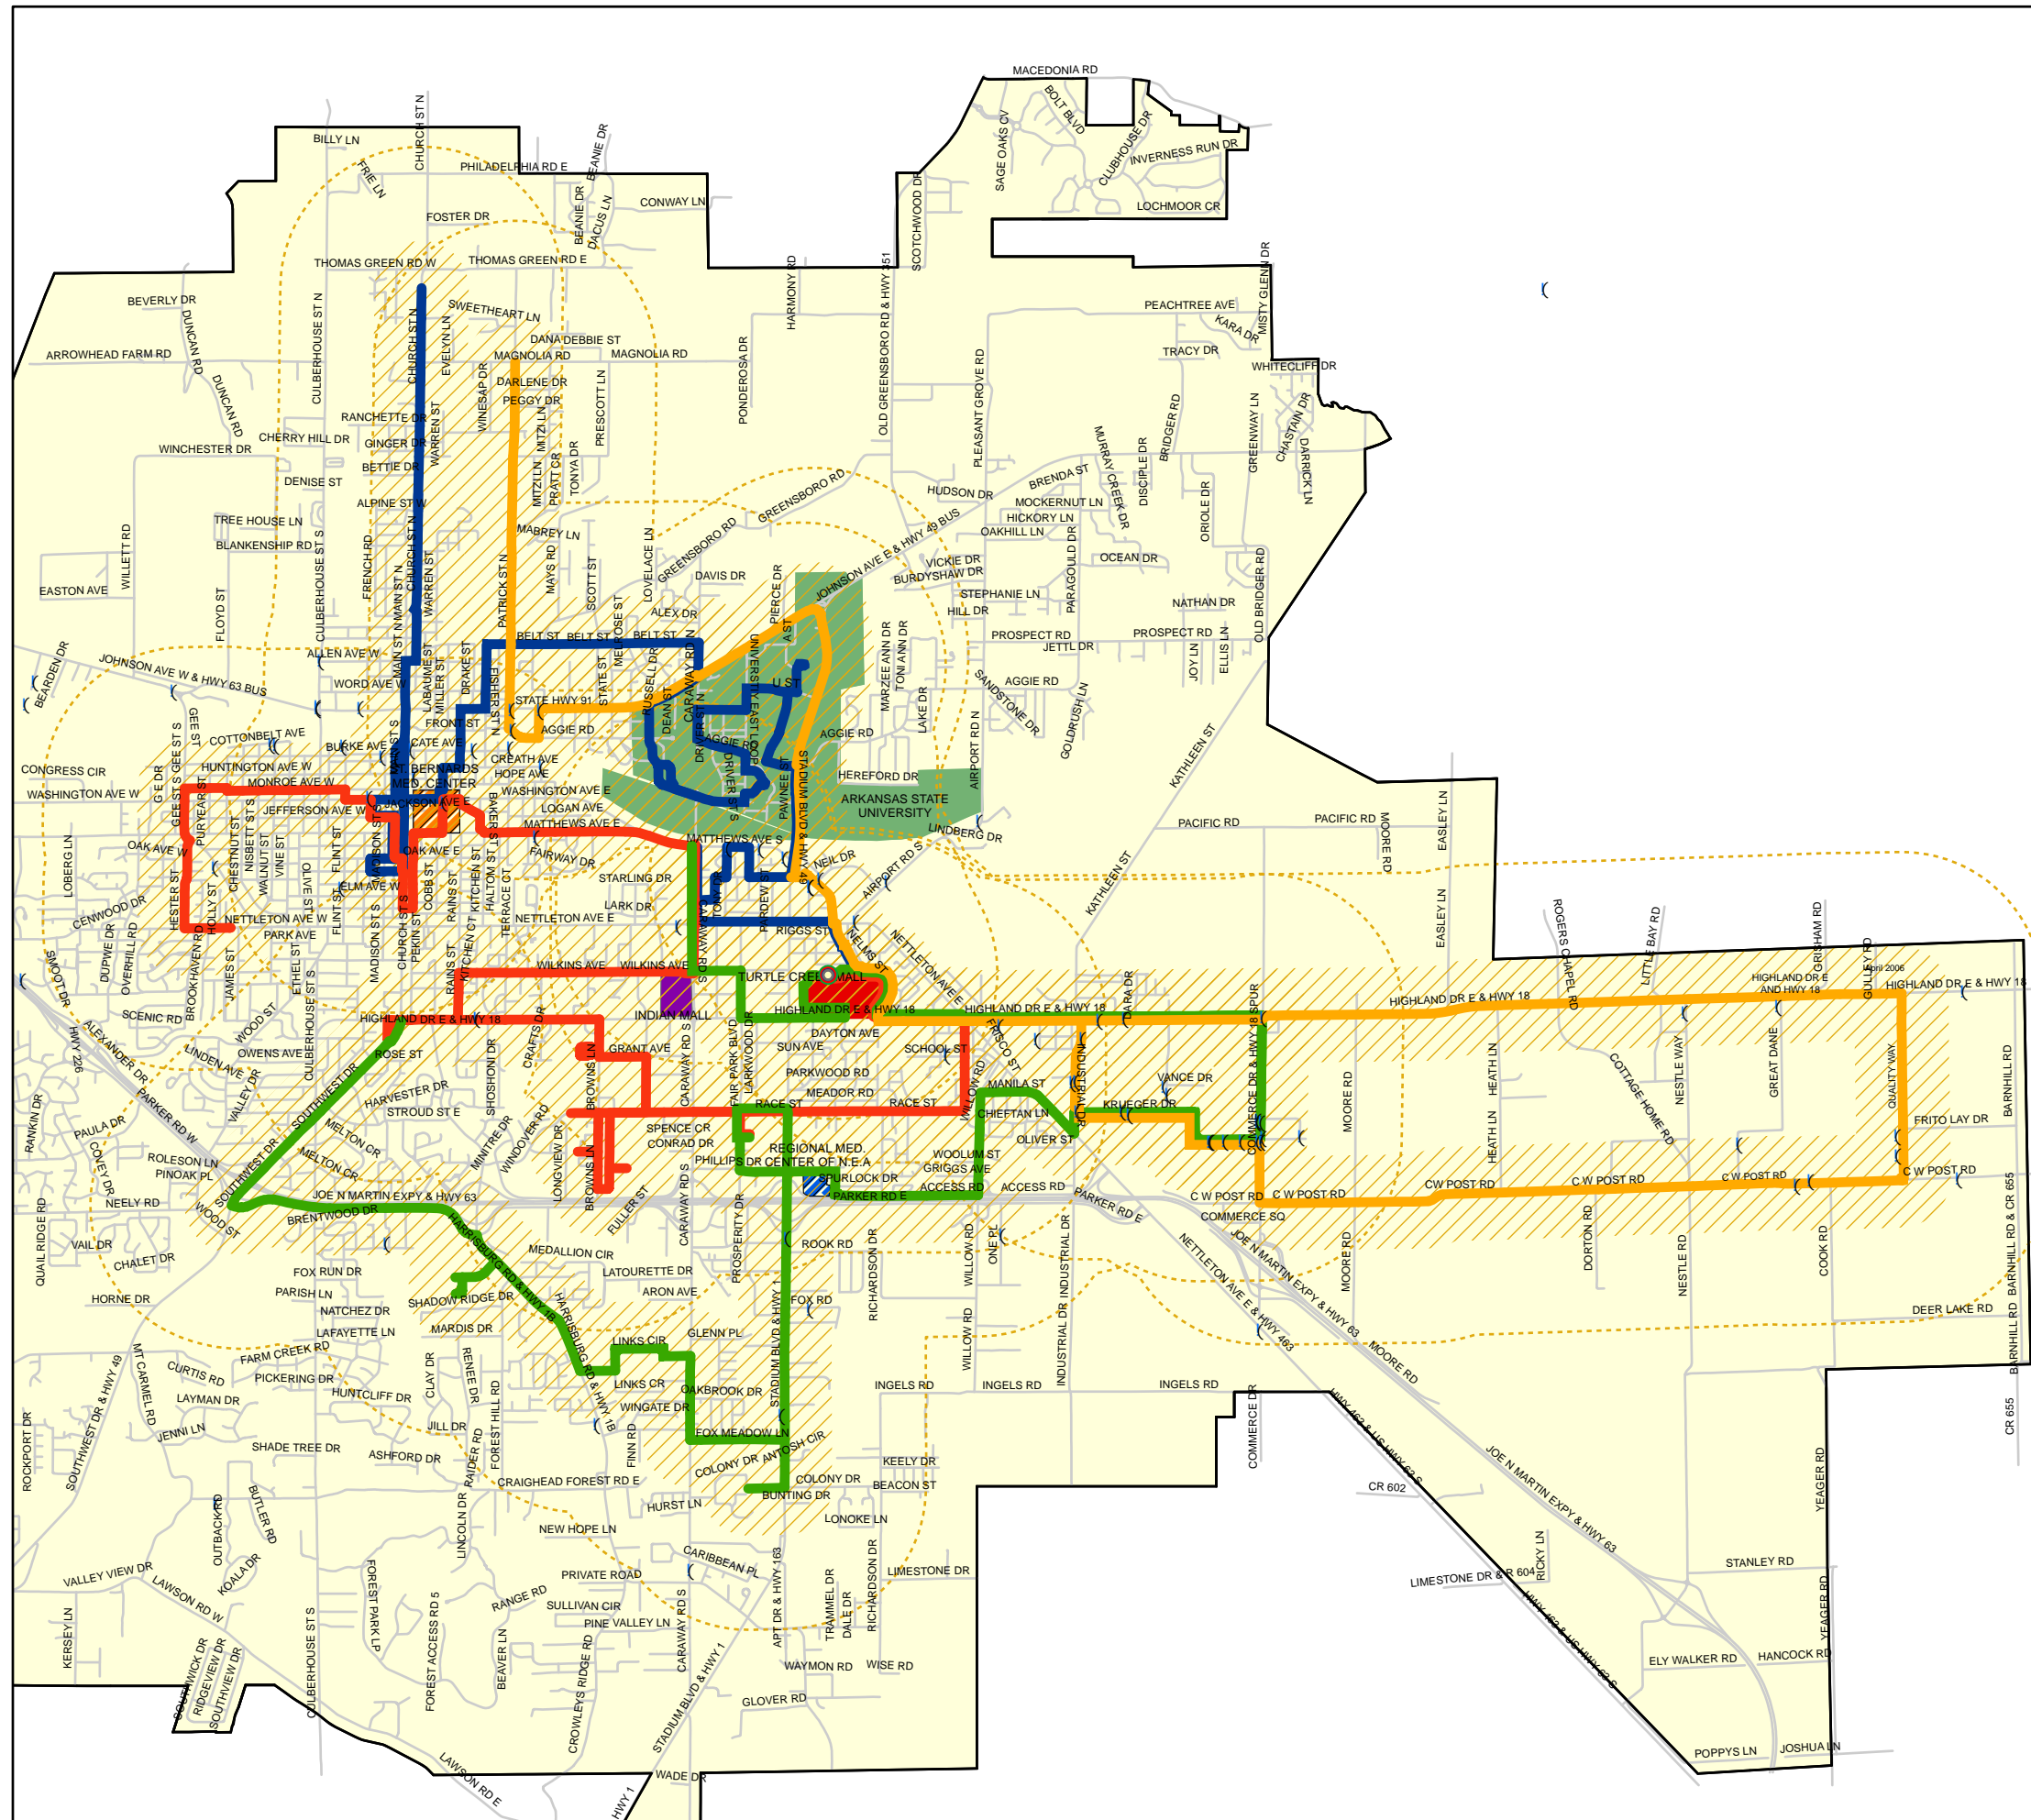

# Map 3: Location of Manufacturers

## Legend

-  Manufacturers
-  .75 mile JETS Buffer
-  .25 mile JETS Buffer

Jonesboro Area Transportation Study (JATS)  
Metropolitan Planning Organization (MPO)

519 W. Washington Ave.  
Jonesboro, Arkansas 72401  
Phone: (870) 935-5387  
Fax: (870) 933-4626  
E-mail: jets@jonesboro.org