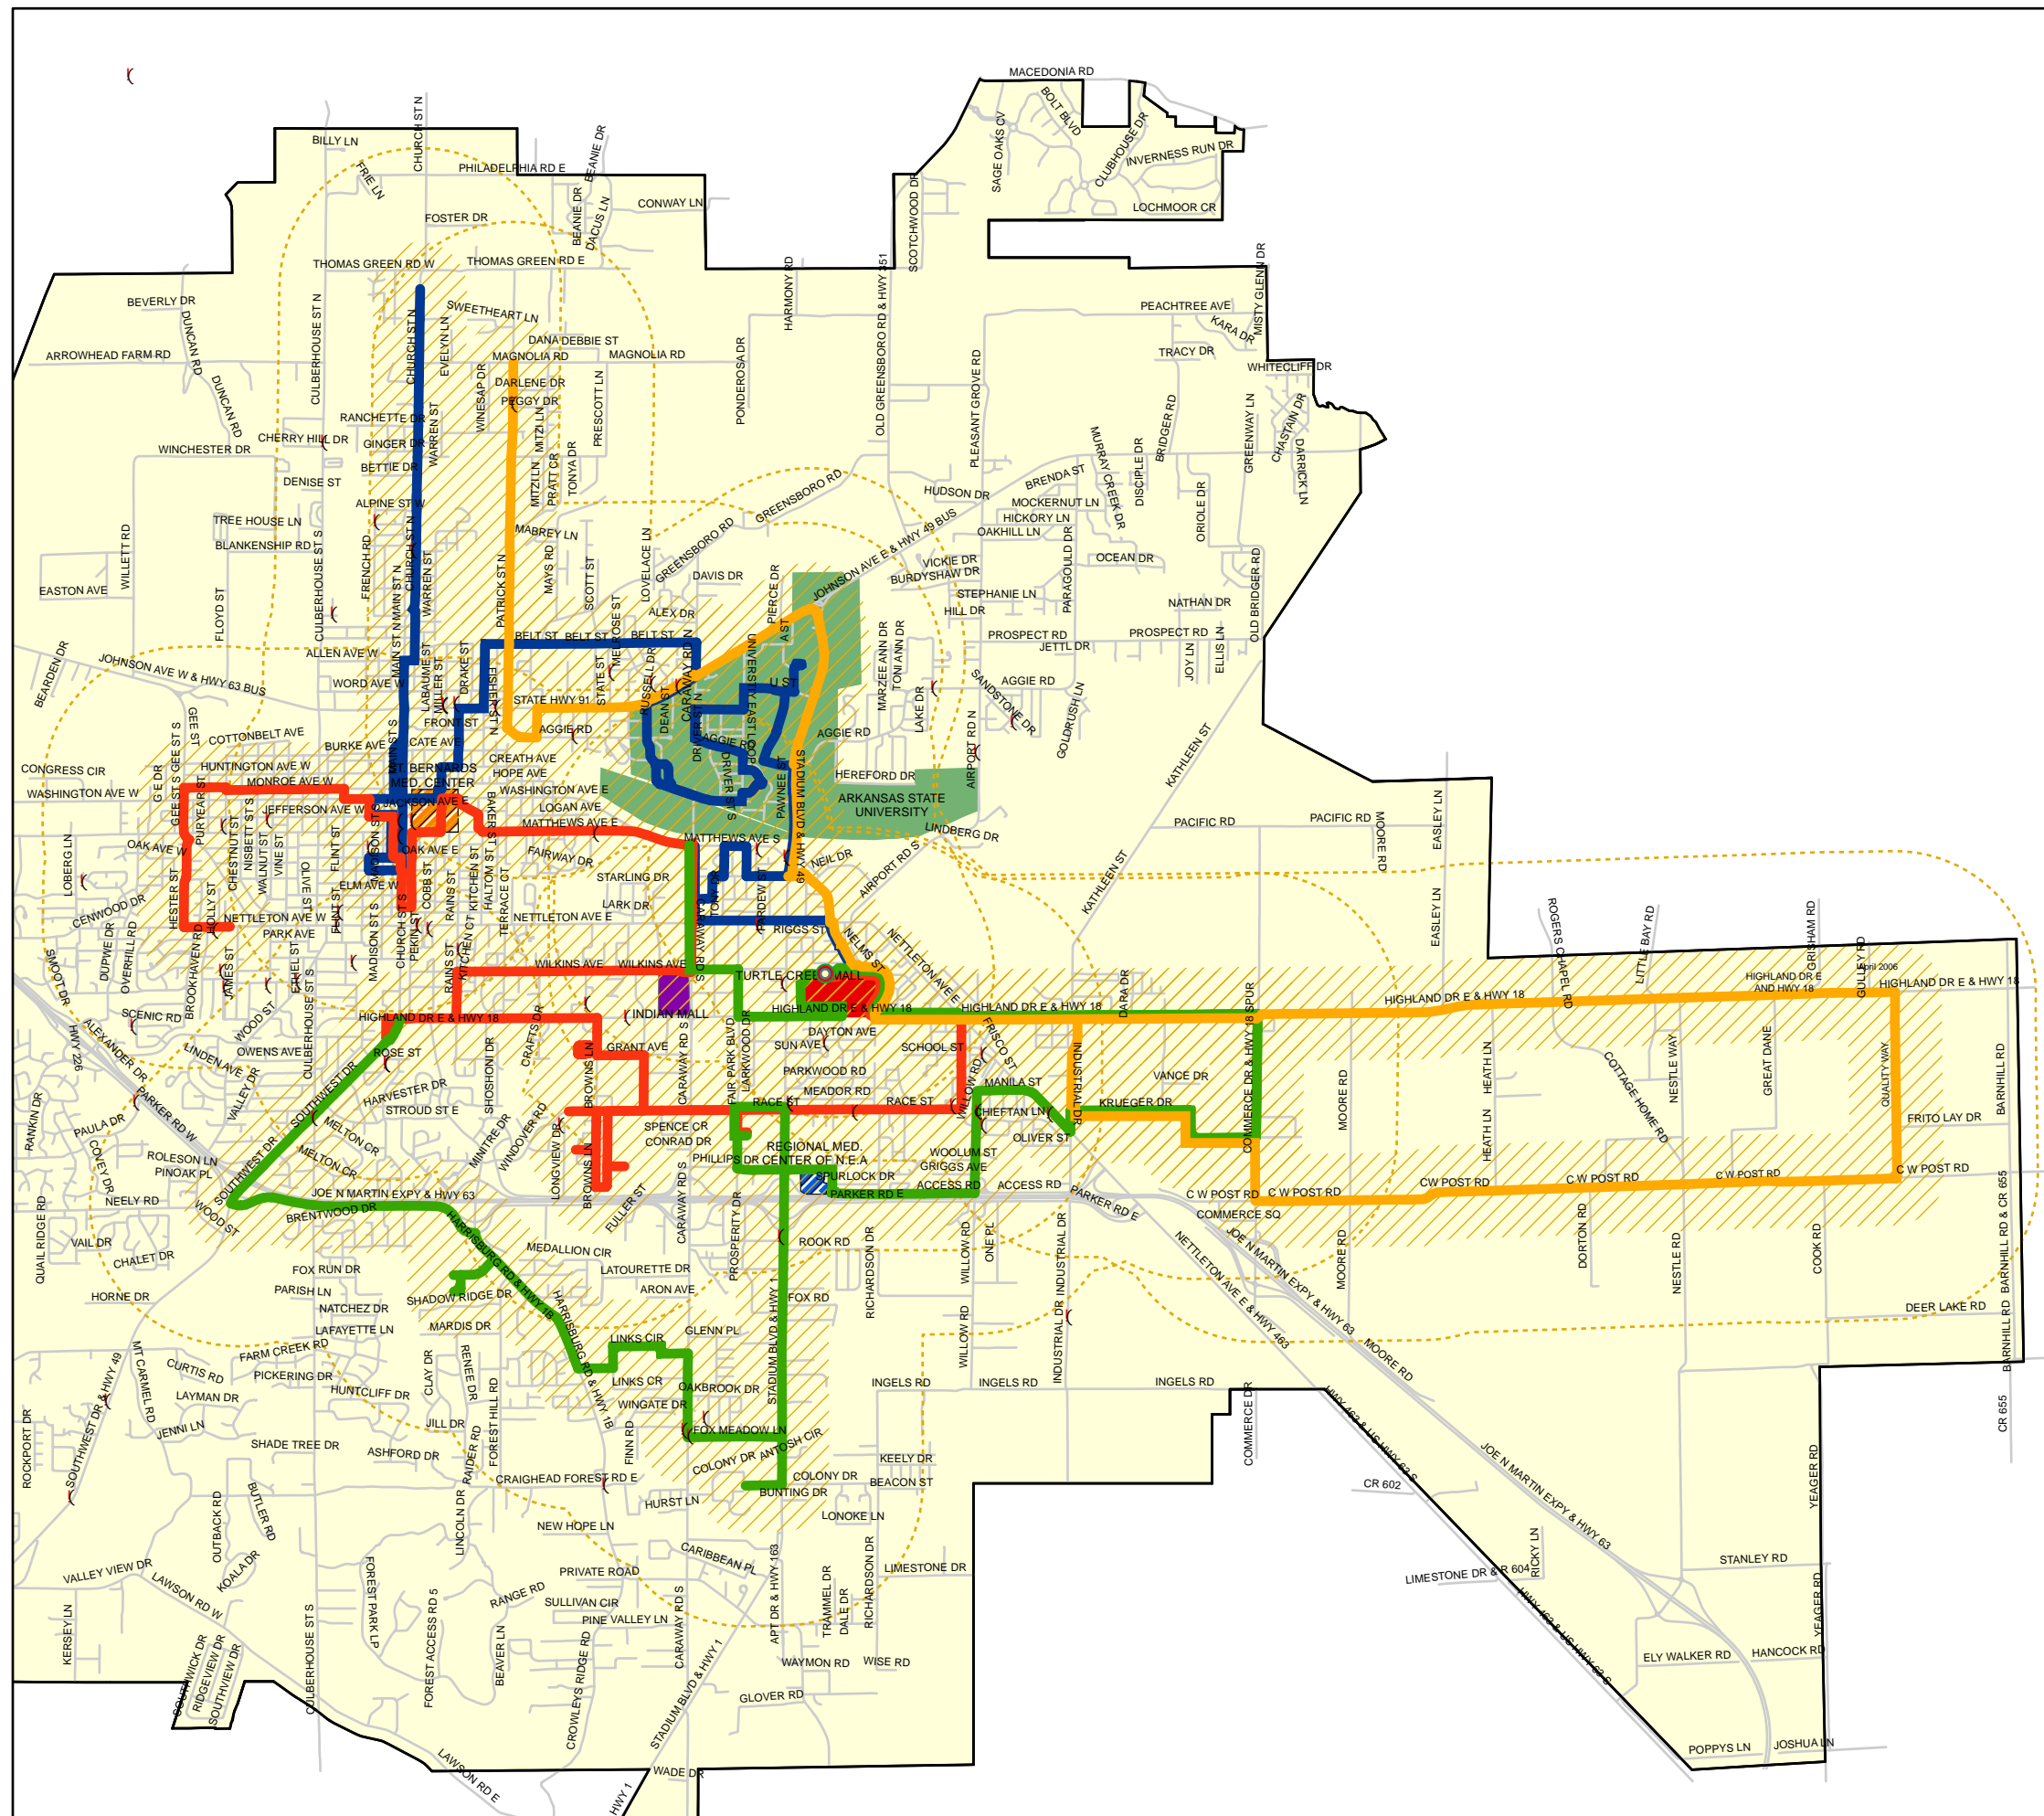

Map 5: Location of Daycare Centers

Legend

-  Child Daycares
-  .75 mile JETS Buffer
-  .25 mile JETS Buffer

Jonesboro Area Transportation Study (JATS)
Metropolitan Planning Organization (MPO)

519 W. Washington Ave.
Jonesboro, Arkansas 72401
Phone: (870) 935-5387
Fax: (870) 933-4626
E-mail: jets@jonesboro.org